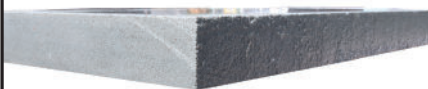

Stair Tread Choices at Wicki Stone

Bluestone

Blue Ice

Imported Rainbow

Jurassic

Limestone

Brownstone

Teakwood

Sawn Thermal

Rockface

Bull Nose

How the edges can look on a tread.

FINISHES

Different tread types come with different standard edge finishes. If you desire a different edge than what comes standard there will be an additional labor and handling cost.