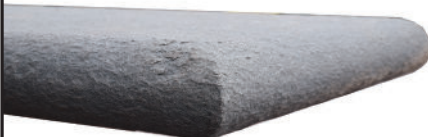

Stair Tread Choices at Wicki Stone

Bluestone

Blue Ice

Imported Rainbow

Jurassic

Limestone

Brownstone

Teakwood

Sawn Thermal

Rockface

Bull Nose

How the edges can look on a tread.

FINISHES

Different tread types come with different standard edge finishes. If you desire a different edge than what comes standard there will be an additional labor and handling cost.