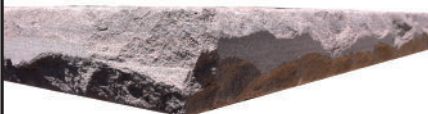

Stair Tread Choices at Wicki Stone

Bluestone

Blue Ice

Imported Rainbow

Jurassic

Limestone

Brownstone

Teakwood

Sawn Thermal

Rockface

Bull Nose

How the edges can look on a tread.

FINISHES

Different tread types come with different standard edge finishes. If you desire a different edge than what comes standard there will be an additional labor and handling cost.