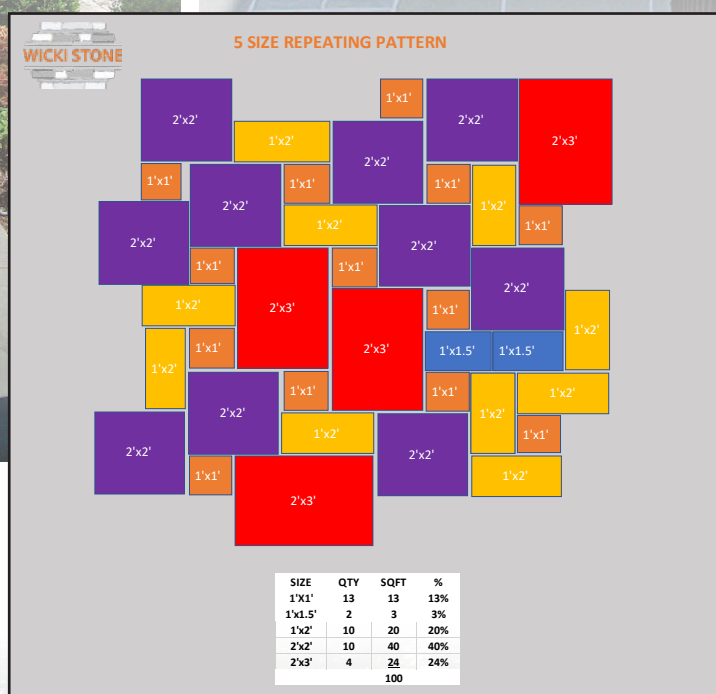

Pattern Stone Templates

Ideas On How To Lay Pattern Stone

**New Jersey's
Most Unique
Natural Stone
Yard**

Some General Information About Pattern Natural Stone

Thickness

We recommend the following thickness specifications for pattern natural stone.

- 1" Thick Bluestone Pallet - covers 220 square feet, weighs roughly 1.5 tons.
- 1.5" Thick Bluestone Pallet - covers 180 square feet, weighs roughly 1.5 tons.

How It Is Sold

Pattern Stone is typically sold by the pallet

SIZE	QTY	SQFT	%
1'X1'	4	4	12%
1'X1.5'	5	7.5	22%
1'X2'	1	2	6%
1'X2.5'	1	2.5	7%
1.5'X1.5'	3	6.75	19%
1.5'X2'	4	12	35%
		34.75	

Notes:

Not all pattern stone is available in all sizes listed at all times. Please call us at 908-637-6004 to check availability.

The stone with the most sizes available is Bluestone.

Some cutting of stone may be required to complete patterns.

Wicki stone is not responsible for errors, omissions or suitability. No implied or expressed warranties.