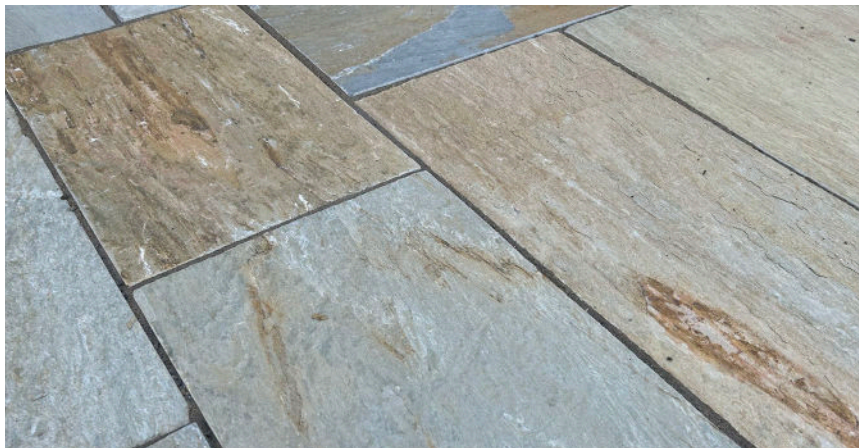

Some General Information About Pattern Natural Stone