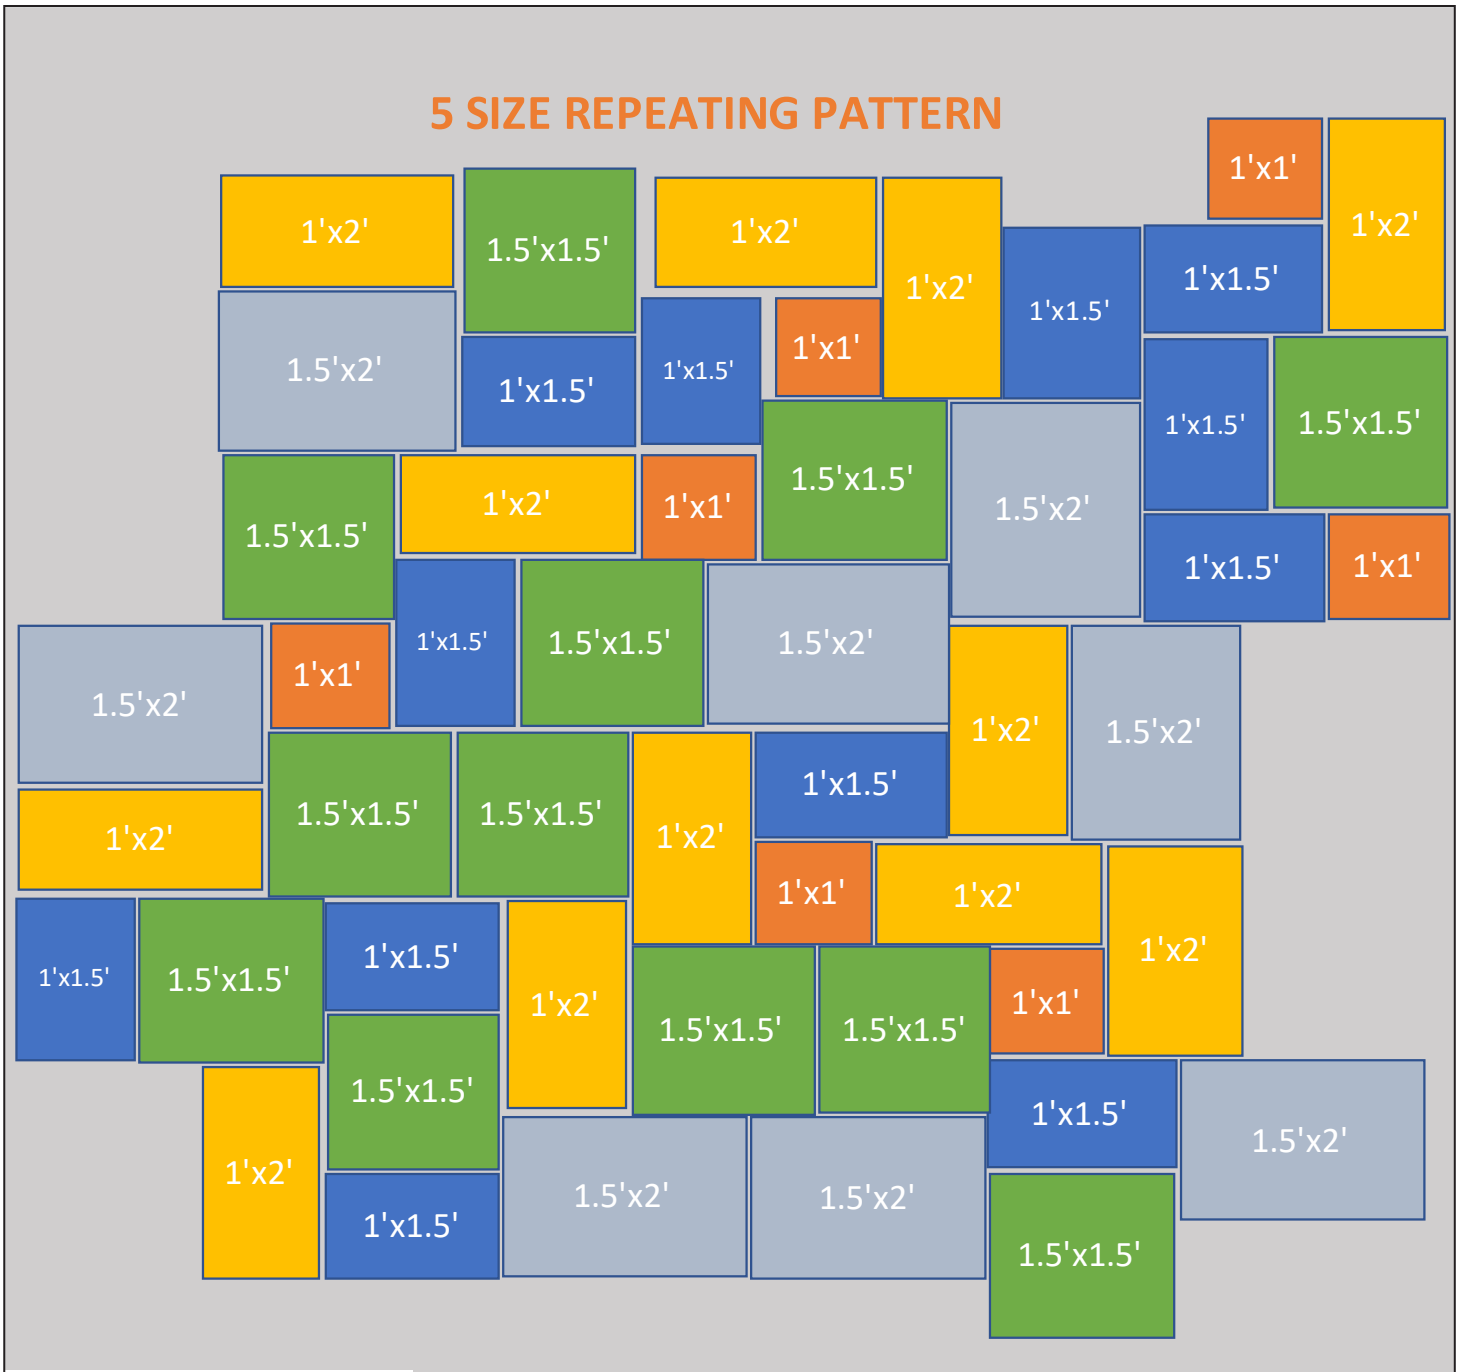

Patios - Pool or Spa Decks