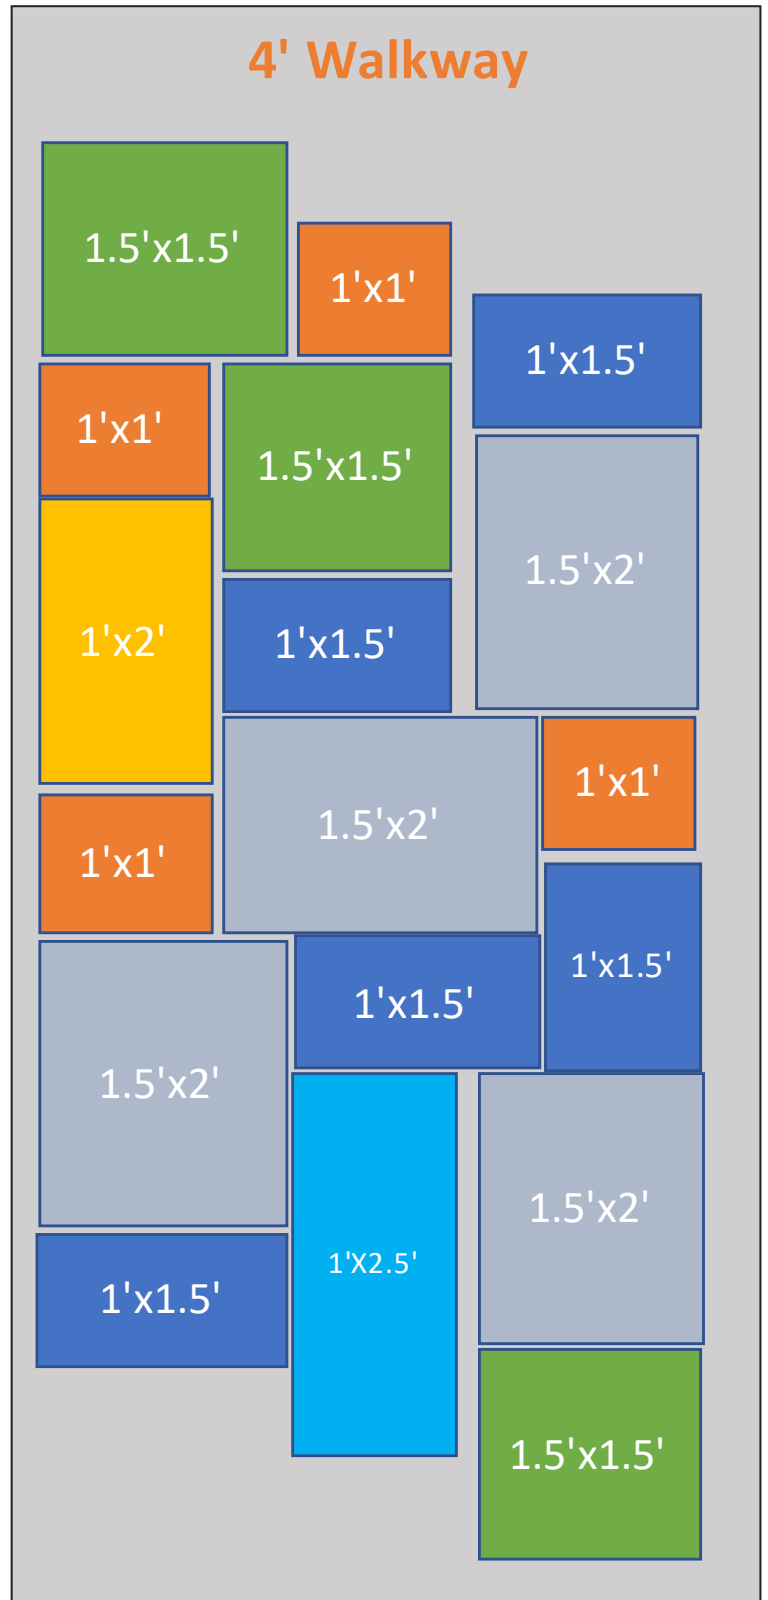

- 1" Thick Bluestone Pallet - covers 220 square feet, weighs roughly 1.5 tons.
- 1.5" Thick Bluestone Pallet - covers 180 square feet, weighs roughly 1.5 tons.

How It Is Sold

Pattern Stone is typically sold by the pallet

Patios - Pool or Spa Decks

SIZE	QTY	SQFT	%
1'X1'	7	7	7%
1'X1.5'	12	18	18%
1'X2'	12	24	24%
1.5'X1.5'	12	27	27%
1.5'X2'	8	24	24%
		100	

Patios - Pool or Spa Decks

5 SIZE REPEATING PATTERN #2

SIZE	QTY	SQFT	%
1'x1'	13	13	13%
1'x1.5'	2	3	3%
1'x2'	10	20	20%
2'x2'	10	40	40%
2'x3'	4	24	24%
		100	

Patios - Pool or Spa Decks

SIZE	QTY	SQFT	%
1'X1'	4	4	4%
1'X1.5'	6	9	9%
1'X2'	6	12	12%
1'X2.5'	1	2.5	3%
1.5'X1.5'	6	13.5	14%
1.5'X2'	9	27	27%
1.5'X2.5'	4	15	15%
2'X2'	4	16	16%
		99	

Walkways

SIZE	QTY	SQFT	%
1'X1'	7	7	23%
1'X1.5'	6	9	30%
1'X2'	7	14	47%
		30	

SIZE	QTY	SQFT	%
1'X1'	4	4	12%
1'X1.5'	5	7.5	22%
1'X2'	1	2	6%
1'X2.5'	1	2.5	7%
1.5'X1.5'	3	6.75	19%
1.5'X2'	4	12	35%
		34.75	

Notes:

Not all pattern stone is available in all sizes listed at all times. Please call us at 908-637-6004 to check availability.