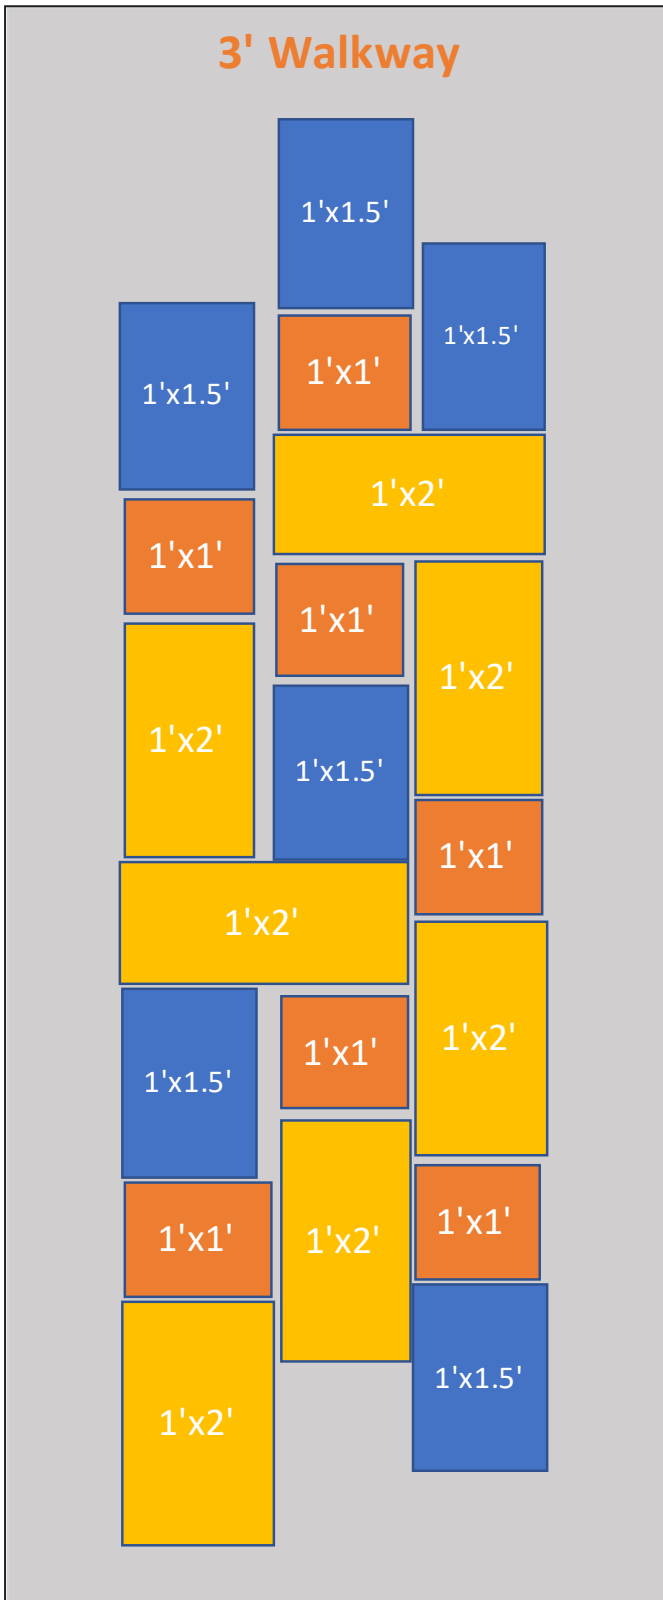

Walkways

SIZE	QTY	SQFT	%
1'X1'	7	7	23%
1'X1.5'	6	9	30%
1'X2'	7	14	47%
		30