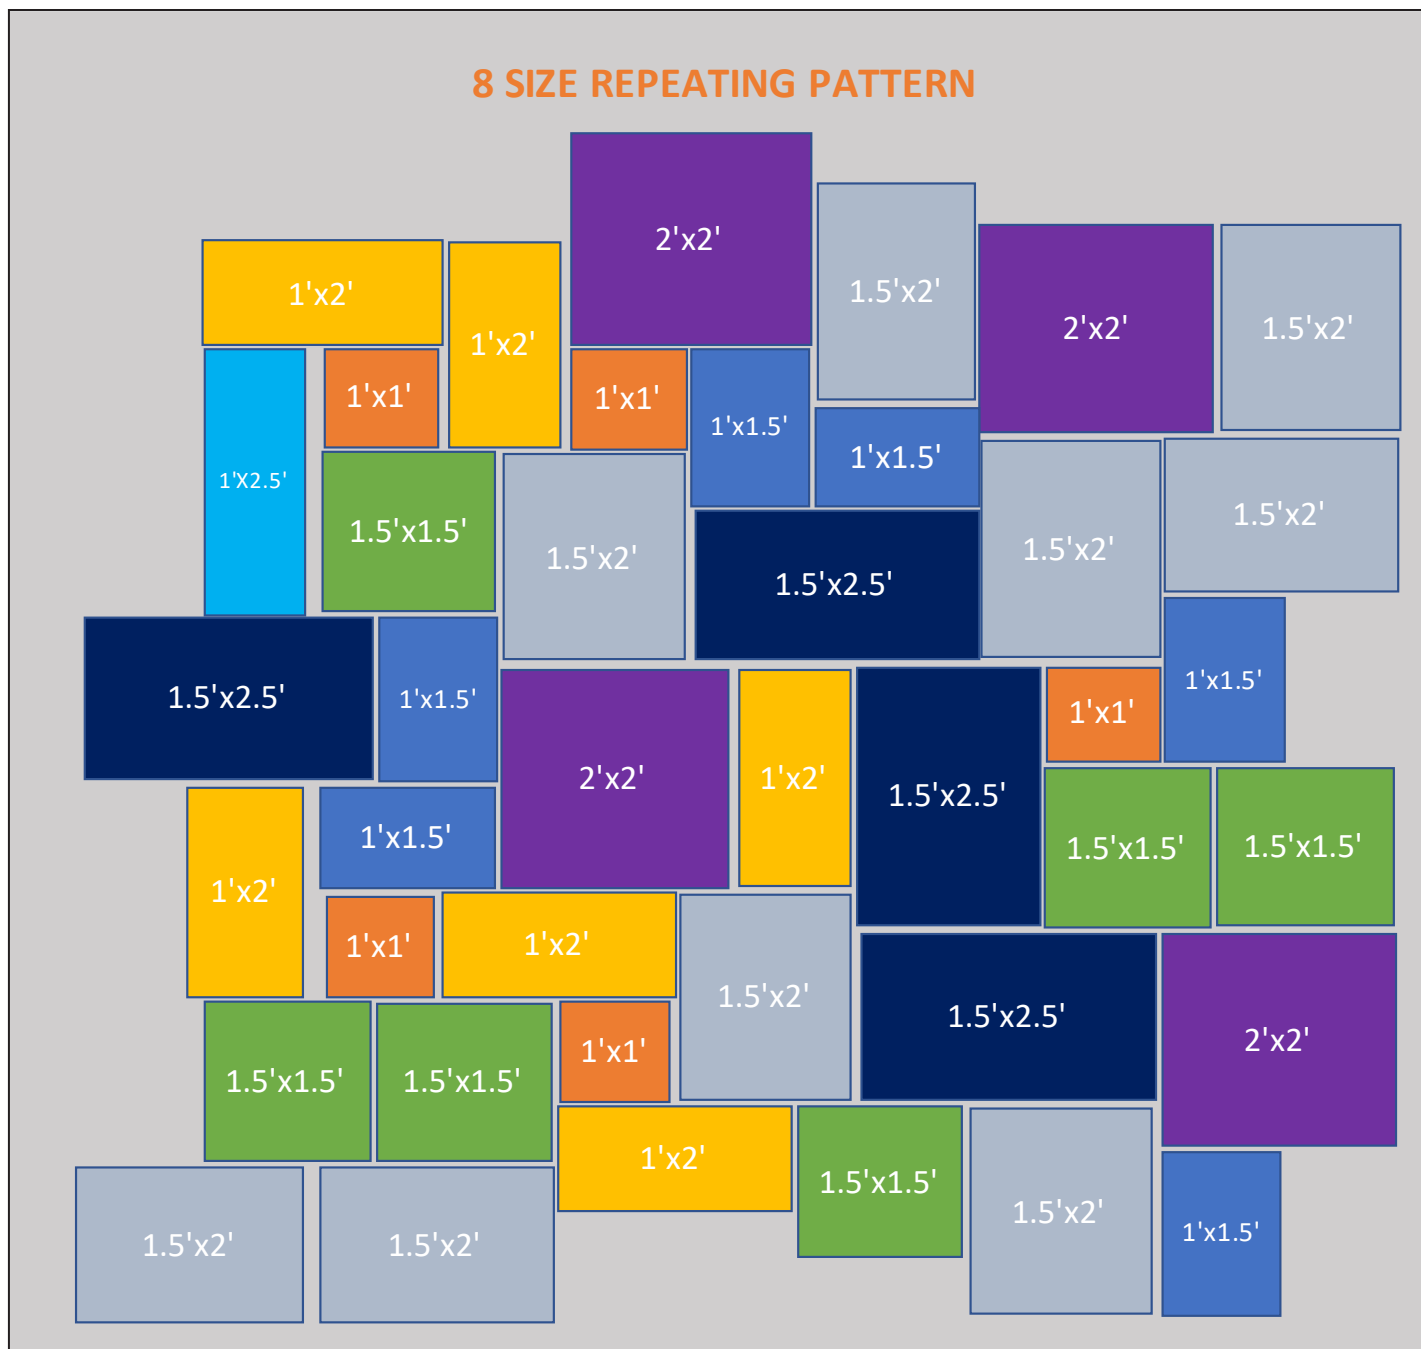

Patios - Pool or Spa Decks

SIZE	QTY	SQFT	%
1'X1'	4	4	4%
1'X1.5'	6	9	9%
1'X2'	6	12	12%
1'X2.5'	1	2.5	3%
1.5'X1.5'	6	13.5	14%
1.5'X2'	9	27	27%
1.5'X2.5'	4	15	15%
2'X2'	4	16	16%
		99