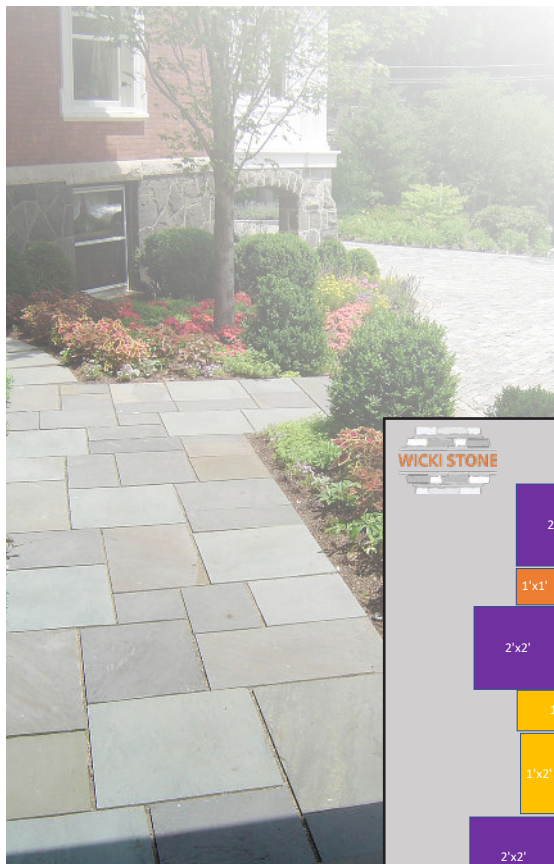

Pattern Stone Templates

Ideas On How To Lay Pattern Stone