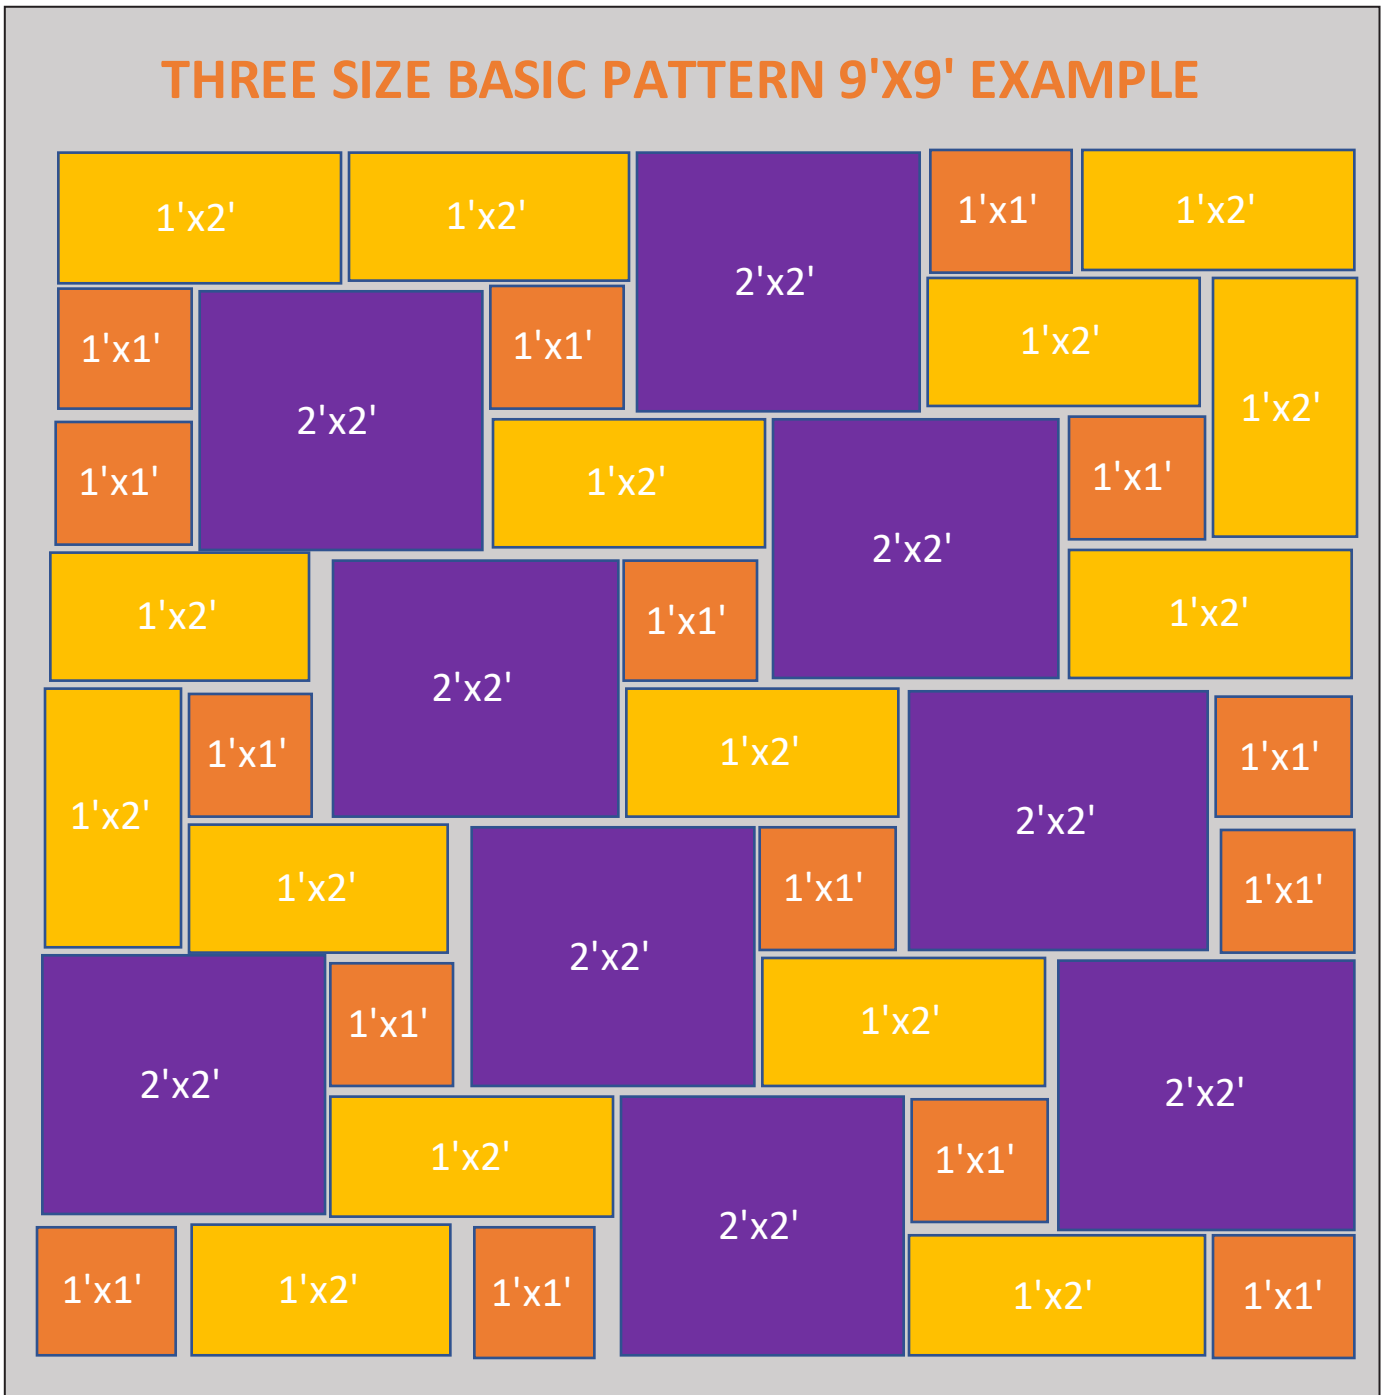

Patios - Pool or Spa Decks

THREE SIZE BASIC PATTERN 9'X9' EXAMPLE

SIZES	QTY	SQFT	%
1'X1'	15	15	19%
1'X2'	15	30	37%
2'X2'	9	36	44%
		81