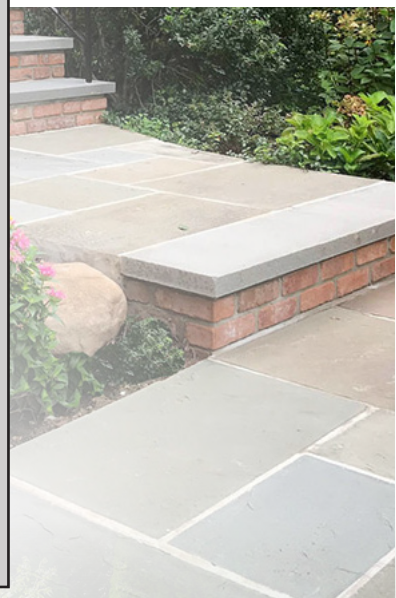

Pattern Stone Templates

Ideas On How To Lay Pattern Stone