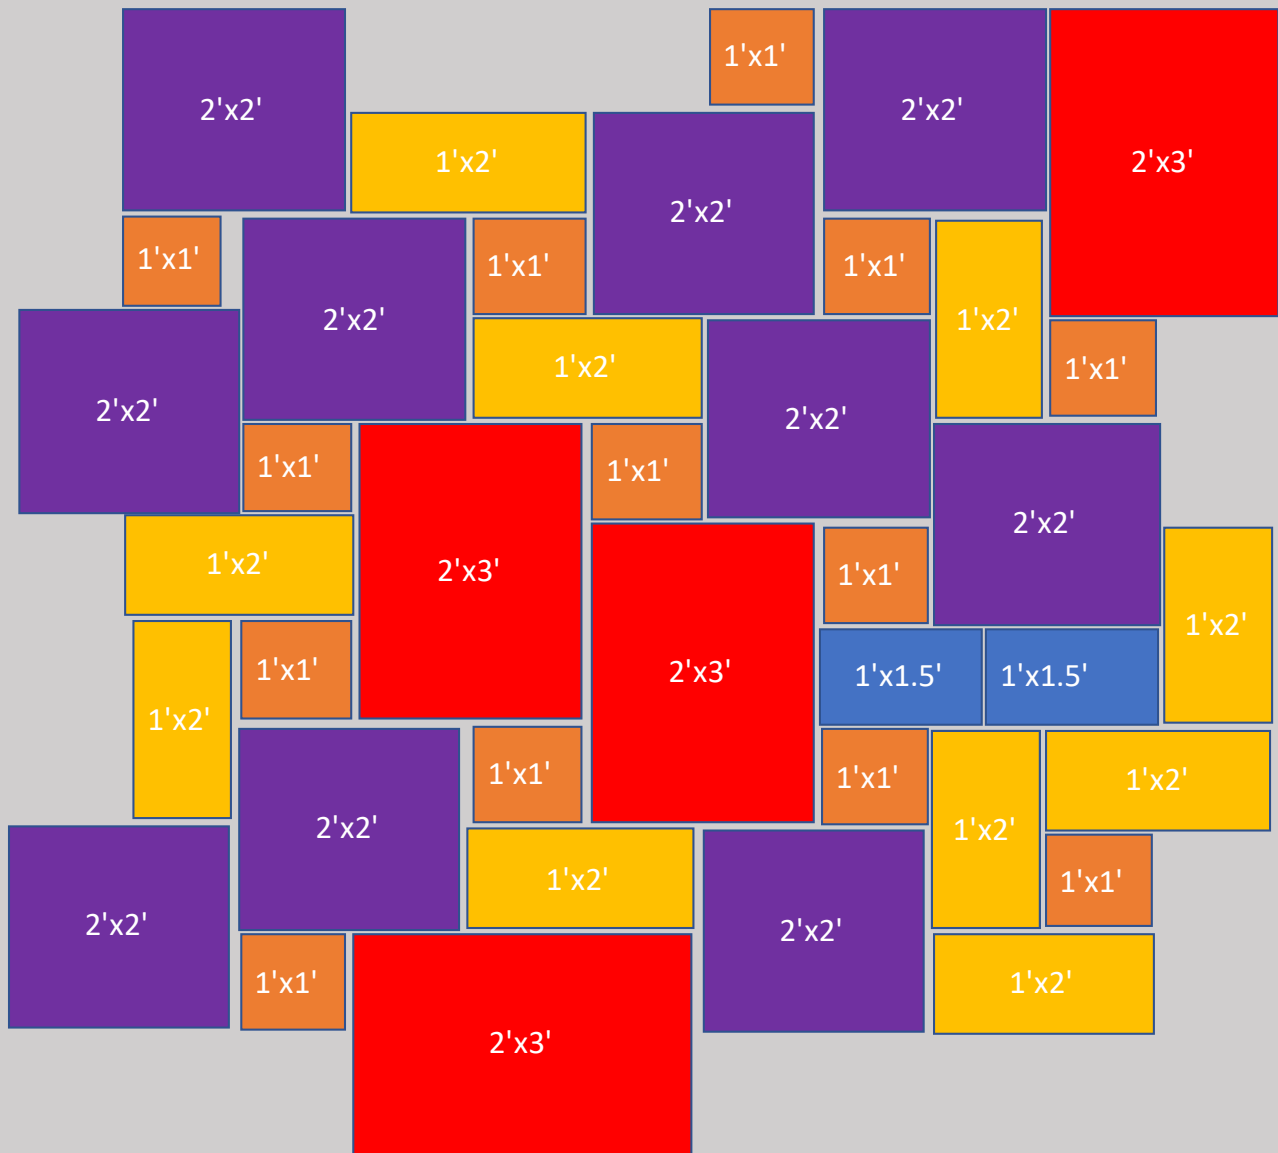

Patios - Pool or Spa Decks

THREE SIZE BASIC PATTERN 9'X9' EXAMPLE

SIZES	QTY	SQFT	%
1'X1'	15	15	19%
1'X2'	15	30	37%
2'X2'	9	36	44%
		81	

REPEATABLE
IF ONE SUBS (3) 1'X2' & (1) 1'X1' FOR (4) 2'X2' &
CONTINUES PATTERN***

Patios - Pool or Spa Decks

SIZE	QTY	SQFT	%
1'X1'	7	7	7%
1'X1.5'	12	18	18%
1'X2'	12	24	24%
1.5'X1.5'	12	27	27%
1.5'X2'	8	24	24%
		100	

Patios - Pool or Spa Decks

5 SIZE REPEATING PATTERN #2

SIZE	QTY	SQFT	%
1'x1'	13	13	13%
1'x1.5'	2	3	3%
1'x2'	10	20	20%
2'x2'	10	40	40%
2'x3'	4	24	24%
		100	

SIZE	QTY	SQFT	%
1'X1'	4	4	12%
1'X1.5'	5	7.5	22%
1'X2'	1	2	6%
1'X2.5'	1	2.5	7%
1.5'X1.5'	3	6.75	19%
1.5'X2'	4	12	35%
		34.75	

Notes:

Not all pattern stone is available in all sizes listed at all times. Please call us at 908-637-6004 to check availability.

The stone with the most sizes available is Bluestone.

Some cutting of stone may be required to complete patterns.

Wicki stone is not responsible for errors, omissions or suitability. No implied or expressed warranties.