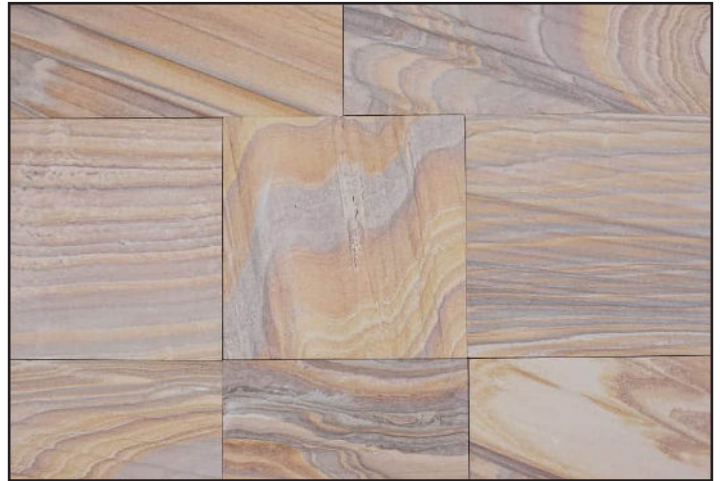

Select Blue Sawn Thermal Bluestone

Tumbled Bluestone

Curly Bluestone

Wicki Stone - Pattern Stone Choices

Pattern is most often used for walkways, patios, pool decks and spa decks

Seaside White

Palladium White

Adirondack Green Granite

Select Blue Sawn Thermal Bluestone

Eden Valders Dove White

Eden Valders Gray

Wicki Stone - Pattern Stone Choices

Pattern is most often used for walkways, patios, pool decks and spa decks

Domestic Rainbow

Imported Rainbow

Tennessee Crab Orchard

Tennessee Crab Orchard Gray

Karney® Sawn Thermal

Karney® Natural Cleft

Wicki Stone - Pattern Stone Choices

Pattern is most often used for walkways, patios, pool decks and spa decks

Teakwood

Pearl Gray Sawn Thermal

Pearl Gray Natural Cleft

South American Quartzite

Limestone

Luminaris

Wicki Stone - Pattern Stone Choices

Pattern is most often used for walkways, patios, pool decks and spa decks