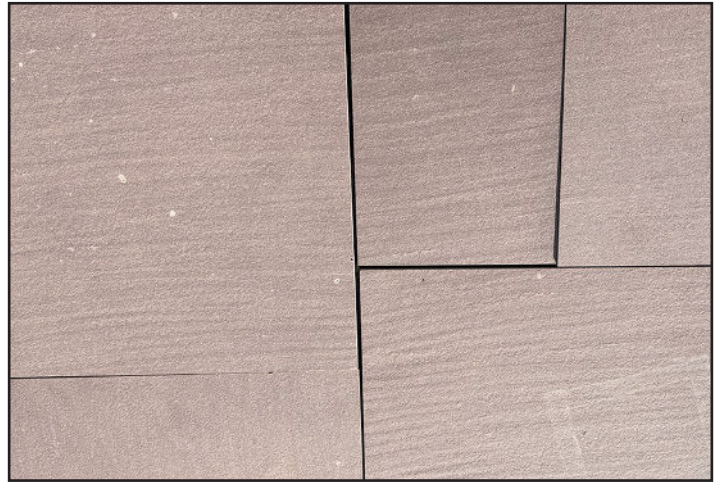

Luminaris

Brownstone