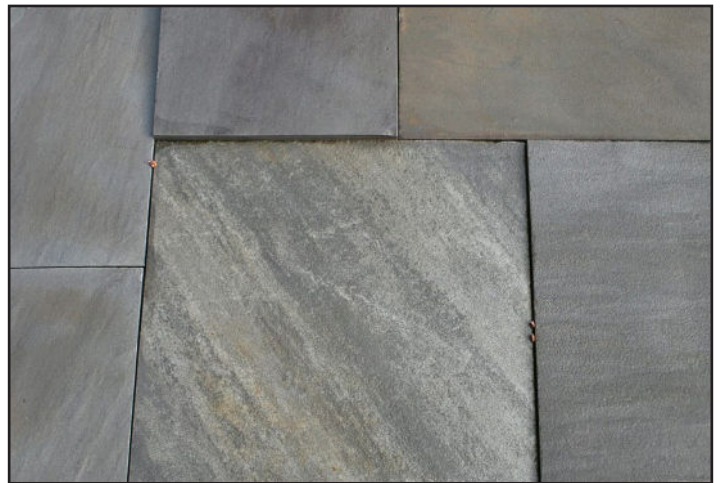

Select Blue Sawn Thermal Bluestone

Tumbled Bluestone

Curly Bluestone

Wicki Stone - Pattern Stone Choices

Pattern is most often used for walkways, patios, pool decks and spa decks

Seaside White

Palladium White

Adirondack Green Granite

Select Blue Sawn Thermal Bluestone

Eden Valders Dove White

Eden Valders Gray

Wicki Stone - Pattern Stone Choices

Pattern is most often used for walkways, patios, pool decks and spa decks

Domestic Rainbow

Imported Rainbow

Tennessee Crab Orchard

Tennessee Crab Orchard Gray

Karney® Sawn Thermal

Karney® Natural Cleft

Wicki Stone - Pattern Stone Choices

Pattern is most often used for walkways, patios, pool decks and spa decks

Teakwood

Pearl Gray Sawn Thermal

Pearl Gray Natural Cleft

South American Quartzite

Limestone

Luminaris

Wicki Stone - Pattern Stone Choices

Pattern is most often used for walkways, patios, pool decks and spa decks