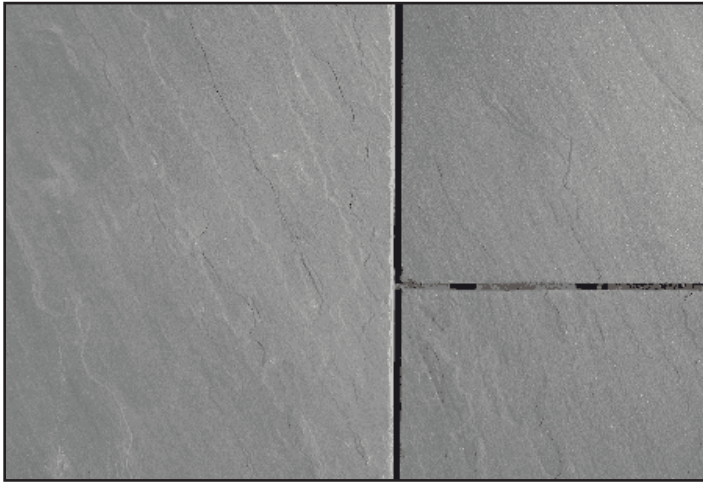

Wicki Stone - Pattern Stone Choices

Pattern is most often used for walkways, patios, pool decks and spa decks

Select Blue Natural Cleft Bluestone

Select Blue Sawn Thermal Bluestone

Select Blue Natural Cleft Bluestone

Select Blue Sawn Thermal Bluestone

Tumbled Bluestone

Curly Bluestone

Wicki Stone - Pattern Stone Choices

Pattern is most often used for walkways, patios, pool decks and spa decks

Seaside White

Palladium White

Adirondack Green Granite

Select Blue Sawn Thermal Bluestone

Eden Valders Dove White

Eden Valders Gray

Wicki Stone - Pattern Stone Choices

Pattern is most often used for walkways, patios, pool decks and spa decks

Teakwood

Pearl Gray Sawn Thermal

Pearl Gray Natural Cleft

South American Quartzite

Limestone

Luminaris

Wicki Stone - Pattern Stone Choices

Pattern is most often used for walkways, patios, pool decks and spa decks