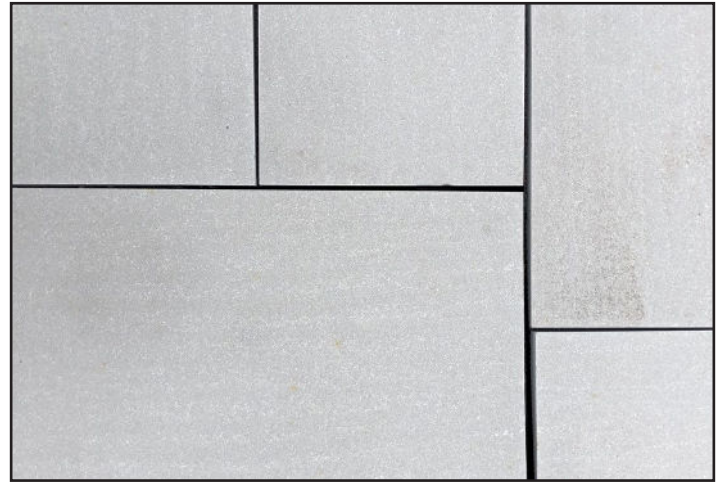

Adirondack Green Granite

Select Blue Sawn Thermal Bluestone

Eden Valders Dove White

Eden Valders Gray

Wicki Stone - Pattern Stone Choices

Pattern is most often used for walkways, patios, pool decks and spa decks

Domestic Rainbow

Imported Rainbow

Tennessee Crab Orchard

Tennessee Crab Orchard Gray

Karney® Sawn Thermal

Karney® Natural Cleft

Wicki Stone - Pattern Stone Choices

Pattern is most often used for walkways, patios, pool decks and spa decks

Teakwood

Pearl Gray Sawn Thermal

Pearl Gray Natural Cleft

South American Quartzite

Limestone

Luminaris

Wicki Stone - Pattern Stone Choices

Pattern is most often used for walkways, patios, pool decks and spa decks