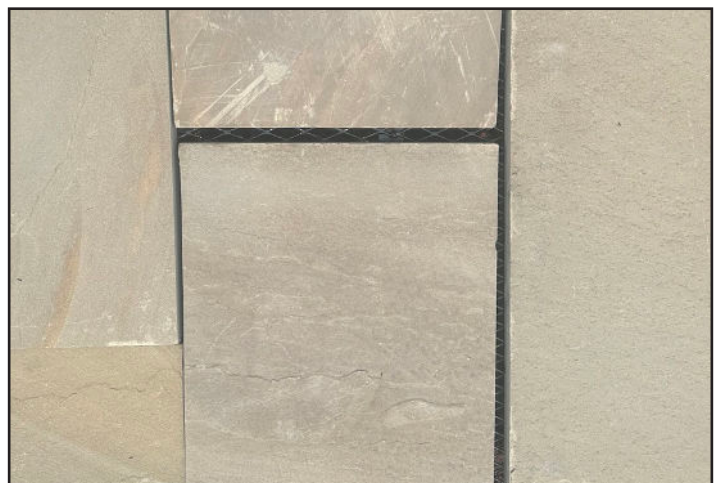

Select Blue Sawn Thermal Bluestone

Tumbled Bluestone

Curly Bluestone

Wicki Stone - Pattern Stone Choices

Pattern is most often used for walkways, patios, pool decks and spa decks

Seaside White

Palladium White

Adirondack Green Granite

Select Blue Sawn Thermal Bluestone

Eden Valders Dove White

Eden Valders Gray

Wicki Stone - Pattern Stone Choices

Pattern is most often used for walkways, patios, pool decks and spa decks

Domestic Rainbow

Imported Rainbow

Tennessee Crab Orchard

Tennessee Crab Orchard Gray

Karney® Sawn Thermal

Karney® Natural Cleft

Wicki Stone - Pattern Stone Choices

Pattern is most often used for walkways, patios, pool decks and spa decks

Teakwood

Pearl Gray Sawn Thermal

Pearl Gray Natural Cleft

South American Quartzite

Limestone

Luminaris

Wicki Stone - Pattern Stone Choices

Pattern is most often used for walkways, patios, pool decks and spa decks