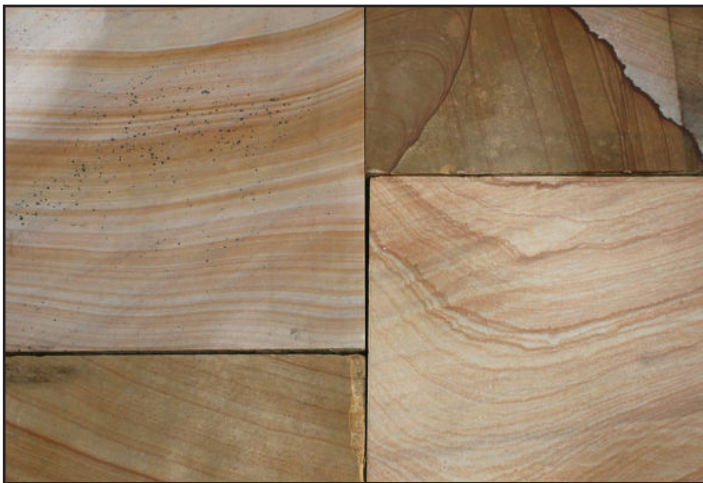

Select Blue Sawn Thermal Bluestone

Tumbled Bluestone

Curly Bluestone

Wicki Stone - Pattern Stone Choices

Pattern is most often used for walkways, patios, pool decks and spa decks

Seaside White

Palladium White

Adirondack Green Granite

Select Blue Sawn Thermal Bluestone

Eden Valders Dove White

Eden Valders Gray

Wicki Stone - Pattern Stone Choices

Pattern is most often used for walkways, patios, pool decks and spa decks

Domestic Rainbow

Imported Rainbow

Tennessee Crab Orchard

Tennessee Crab Orchard Gray

Karney® Sawn Thermal

Karney® Natural Cleft

Wicki Stone - Pattern Stone Choices

Pattern is most often used for walkways, patios, pool decks and spa decks

Teakwood

Pearl Gray Sawn Thermal

Pearl Gray Natural Cleft

South American Quartzite

Limestone

Luminaris

Wicki Stone - Pattern Stone Choices

Pattern is most often used for walkways, patios, pool decks and spa decks